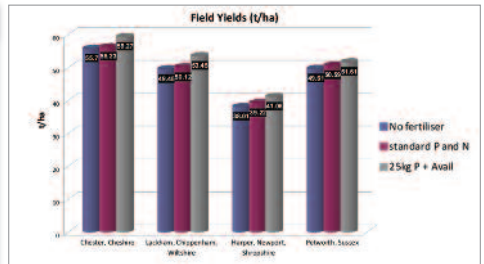

MAXI-MAIZE PLACEMENT FERTILISER

“THE BEST STARTER FERTILISER FOR YOUR MAIZE”

The difference is clear in the field

Maxi-Maize is the ideal placement fertiliser.

Up to 10% Increase in yield.

Apply one 25kg bag down the spout of the drill.

Maxi Maize 25kg/acre

MAP 50kg/acre

Does it work in the field?

- Extra yield of +1.3t/acre above no placement fertiliser
- + 0.93t/acre above standard DAP at 50kg/acre

Maxi Maize 25kg/acre

MAP 50kg/acre

Field experience shows benefit to growers throughout the season with more vigorous plants, earlier tasselling, more grain sites and earlier grain maturity.

Improved grain maturity and more grain per cob is gained from Maxi Maize placement fertiliser.

Grainseed Ltd

MAXI-MAIZE PLACEMENT FERTILISER

“THE BEST STARTER FERTILISER FOR YOUR MAIZE”

Applied at 1/2 rate of standard DAP (62kg/ha = 25kg/acre)