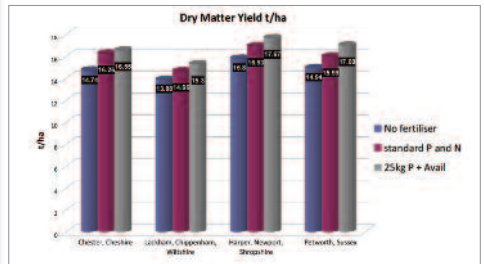

MAXI-MAIZE PLACEMENT FERTILISER

“THE BEST STARTER FERTILISER FOR YOUR MAIZE”

The difference is clear in the field

Maxi-Maize is the ideal placement fertiliser.

Up to 10% Increase in yield.

Apply one 25kg bag down the spout of the drill.

Maxi Maize 25kg/acre

MAP 50kg/acre

Does it work in the field?

- Extra yield of +1.3t/acre above no placement fertiliser
- + 0.93t/acre above standard DAP at 50kg/acre

Maxi Maize 25kg/acre

MAP 50kg/acre

Field experience shows benefit to growers throughout the season with more vigorous plants, earlier tasselling, more grain sites and earlier grain maturity.

Improved grain maturity and more grain per cob is gained from Maxi Maize placement fertiliser.

Grainseed Ltd

MAXI-MAIZE PLACEMENT FERTILISER

“THE BEST STARTER FERTILISER FOR YOUR MAIZE”

Applied at 1/2 rate of standard DAP (62kg/ha = 25kg/acre)