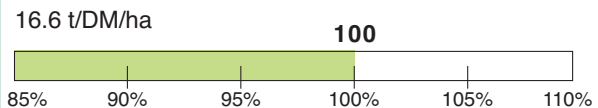

Yield

Sow at 42,500 seeds per acre 105,000 seeds per hectare

Out yielding the majority of groups 8-9 maturity varieties. Consistent yields over all sites.